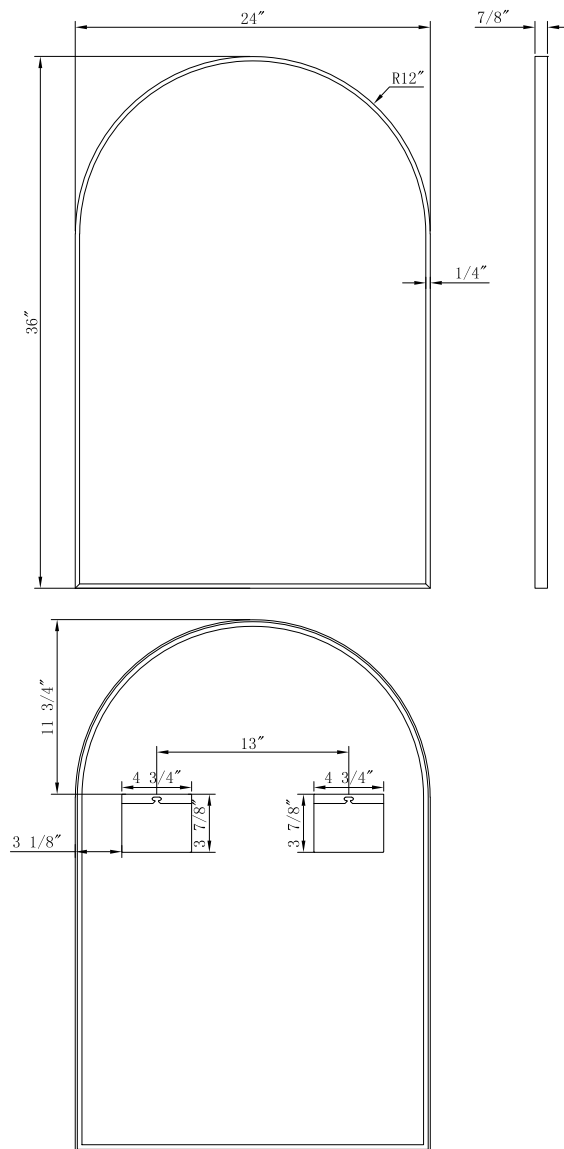

INSTALLATION SPECIFICATION

Model NO.	761024-MIR-BF
Description	Bathroom Mirror
Overall Dimensions	24" x 36" x 0.85"
Net weight(LBS)	13.1 LBS
Moun Type	Wall Mounted
Orientation	Vertical

All measurements are approximate. Measurements may vary +/- 1/2".

Benoni

24"x36"

Bathroom Mirror

ALTAIR